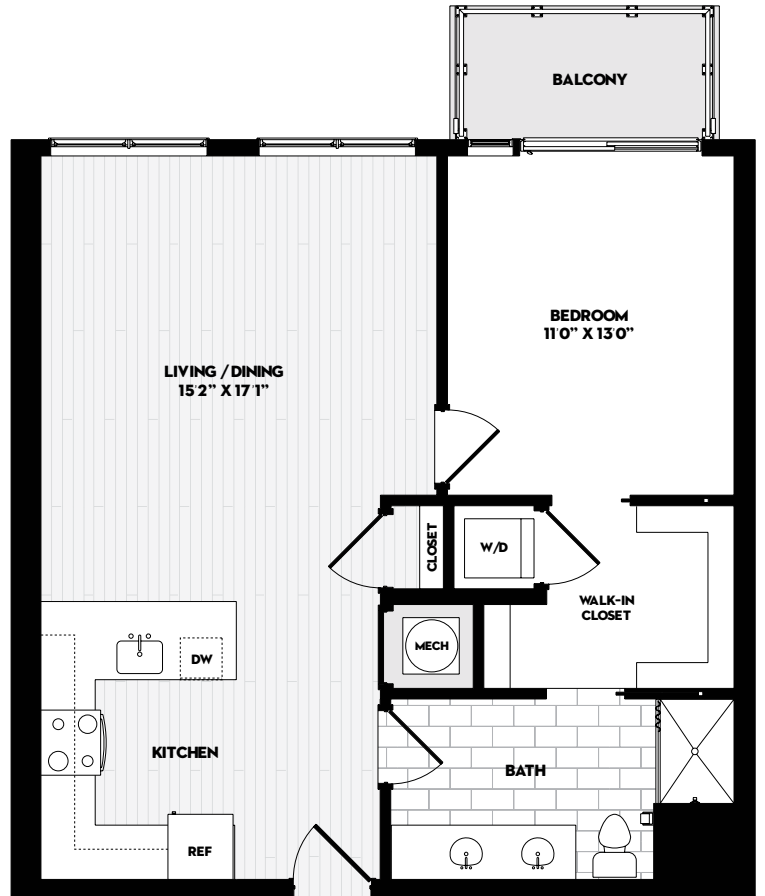

1760 REVERE BEACH PKWY
EVERETT, MA 02149
P: 617.275.7606

THEPIONEEREVERETT.COM

A6

1 BED | 1 BATH
800 SQ. FT.

DATE AVAILABLE

UNIT NO.

RENT

NOTES

3RD FLOOR

4TH FLOOR

5TH FLOOR

*Floor plans are artist's rendering. All dimensions are approximate.
Actual product and specifications may vary in dimension or detail
Not all features are available in every apartment.

THE PIONEER